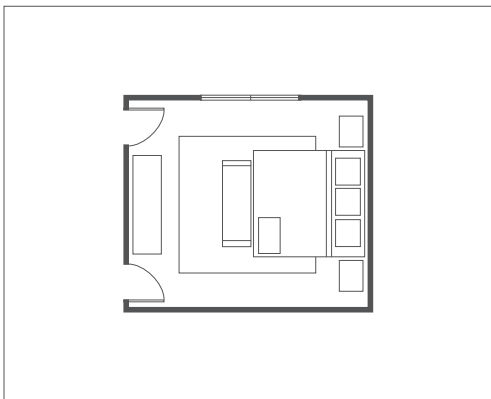

premium package

floor plan

first, we evaluate your room and develop a from scratch floor plan that works best with your lifestyle.

concept board

we select new furnishings, decor and materials based upon your style and budget, and provide them in a digital concept board.

item	description	lead time	rate	quantity	total
1	bed dimensions: 79.25 w x 87" l x 19" h finish: black, antique brass fabric: high-gloss, velvet	6-8 weeks	\$3,800	1	\$3,800
2	bench dimensions: 37.5" w x 18" d x 18.5" h finish: solid black, natural corduroy fabric: up2100	6-8 weeks	\$1,200	1	\$1,200
3	dresser dimensions: 75.5" w x 22" d x 33" h finish: jet black, white fabric: up2100	4-6 weeks	\$1,800	1	\$1,800
4	area rug dimensions: 9'6" x 13'6" material: 100% wool, 31% wool, 23% nylon, 100% grey	4-6 weeks	\$2,700	1	\$2,700
7	chandelier dimensions: 51.75" h x 48" diameter finish: antique burnished brass	4-6 weeks	\$1,500	1	\$1,500
8	sconces dimensions: 10.5" h x 25" w x 13" d finish: black, antique brass	4-6 weeks	\$400	2	\$800
9	nightstands dimensions: 36" w x 23" d x 34" h finish: dark wash	4-6 weeks	\$900	2	\$1,800
10	wall art dimensions: 18" w x 11" h material: gilded on canvas	3-4 weeks	\$1,200	1	\$1,200