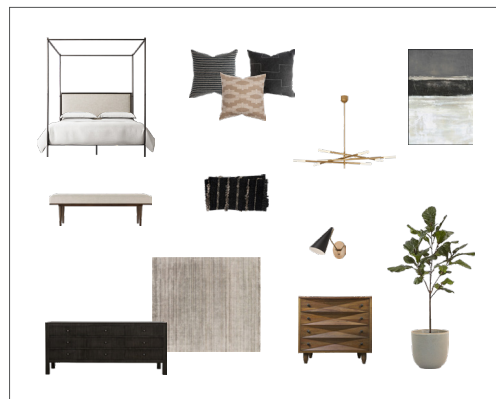

premium package

floor plan

first, we evaluate your room and develop a from scratch floor plan that works best with your lifestyle.

concept board

we select new furnishings, decor and materials based upon your style and budget, and provide them in a digital concept board.

paint guide

we formulate two color palettes for you to choose from and provide a detailed paint guide for each wall, along with all the info you need to prepare, purchase, and apply.

design tips

to pull everything together, we curate up to ten expert tips on how to enhance style in your room with items you can incorporate and areas you can change.

item	description	lead time	rate	quantity	total
1	bed dimensions: 79.25 w x 87" l x 19" h finish: black, antique brass fabric: high-gloss, velvet	6-8 weeks	\$3,800	1	\$3,800
2	bench dimensions: 37.5" w x 18" d x 18.5" h finish: solid black, natural corduroy fabric: up2100	6-8 weeks	\$1,200	1	\$1,200
3	dresser dimensions: 75.5" w x 22" d x 33" h finish: jet black, white fabric: up2100	4-6 weeks	\$1,800	1	\$1,800
4	area rug dimensions: 9'6" x 13'6" material: 100% wool, 31% wool, 23% nylon, 100% grey	4-6 weeks	\$2,700	1	\$2,700
7	chandelier dimensions: 51.75" h x 48" diameter finish: antique burnished brass	4-6 weeks	\$1,500	1	\$1,500
8	sconces dimensions: 10.5" h x 25" w x 13" d finish: black, antique brass	4-6 weeks	\$400	2	\$800
9	nightstands dimensions: 36" w x 23" d x 34" h finish: dark wash	4-6 weeks	\$900	2	\$1,800
10	wall art dimensions: 18" w x 11" h material: gilded on canvas	3-4 weeks	\$1,200	1	\$1,200