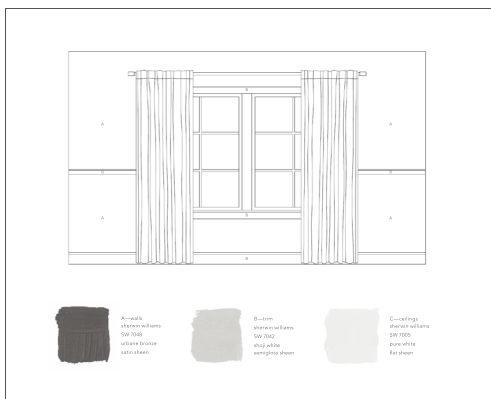

premium package

floor plan

first, we evaluate your room and develop a from scratch floor plan that works best with your lifestyle.

concept board

we select new furnishings, decor and materials based upon your style and budget, and provide them in a digital concept board.

paint guide

we formulate two color palettes for you to choose from and provide a detailed paint guide for each wall, along with all the info you need to prepare, purchase, and apply.

design tips

to pull everything together, we curate up to ten expert tips on how to enhance style in your room with items you can incorporate and areas you can change.

item	description	lead time	rate	quantity	total
1	bed dimensions: 79.25 w x 87" l x 19" h finish: black, antique brass fabric: high-gloss, velvet	6-8 weeks	\$3,800	1	\$3,800
2	bench dimensions: 37.5" w x 18" d x 18.5" h finish: solid black, natural corduroy fabric: up2100	6-8 weeks	\$1,200	1	\$1,200
3	dresser dimensions: 75.5" w x 22" d x 33" h finish: jet black, white fabric: up2100	4-6 weeks	\$1,800	1	\$1,800
4	area rug dimensions: 9'6" x 13'6" material: 100% wool, 31% wool, 23% nylon, 100% grey	4-6 weeks	\$2,700	1	\$2,700
7	chandelier dimensions: 51.75" h x 48" diameter finish: antique burnished brass	4-6 weeks	\$1,500	1	\$1,500
8	sconces dimensions: 10.5" h x 25" w x 13" d finish: black, antique brass	4-6 weeks	\$400	2	\$800
9	nightstands dimensions: 36" w x 23" d x 34" h finish: dark wash	4-6 weeks	\$900	2	\$1,800
10	wall art dimensions: 18" w x 11" h material: gilded on canvas	3-4 weeks	\$1,200	1	\$1,200